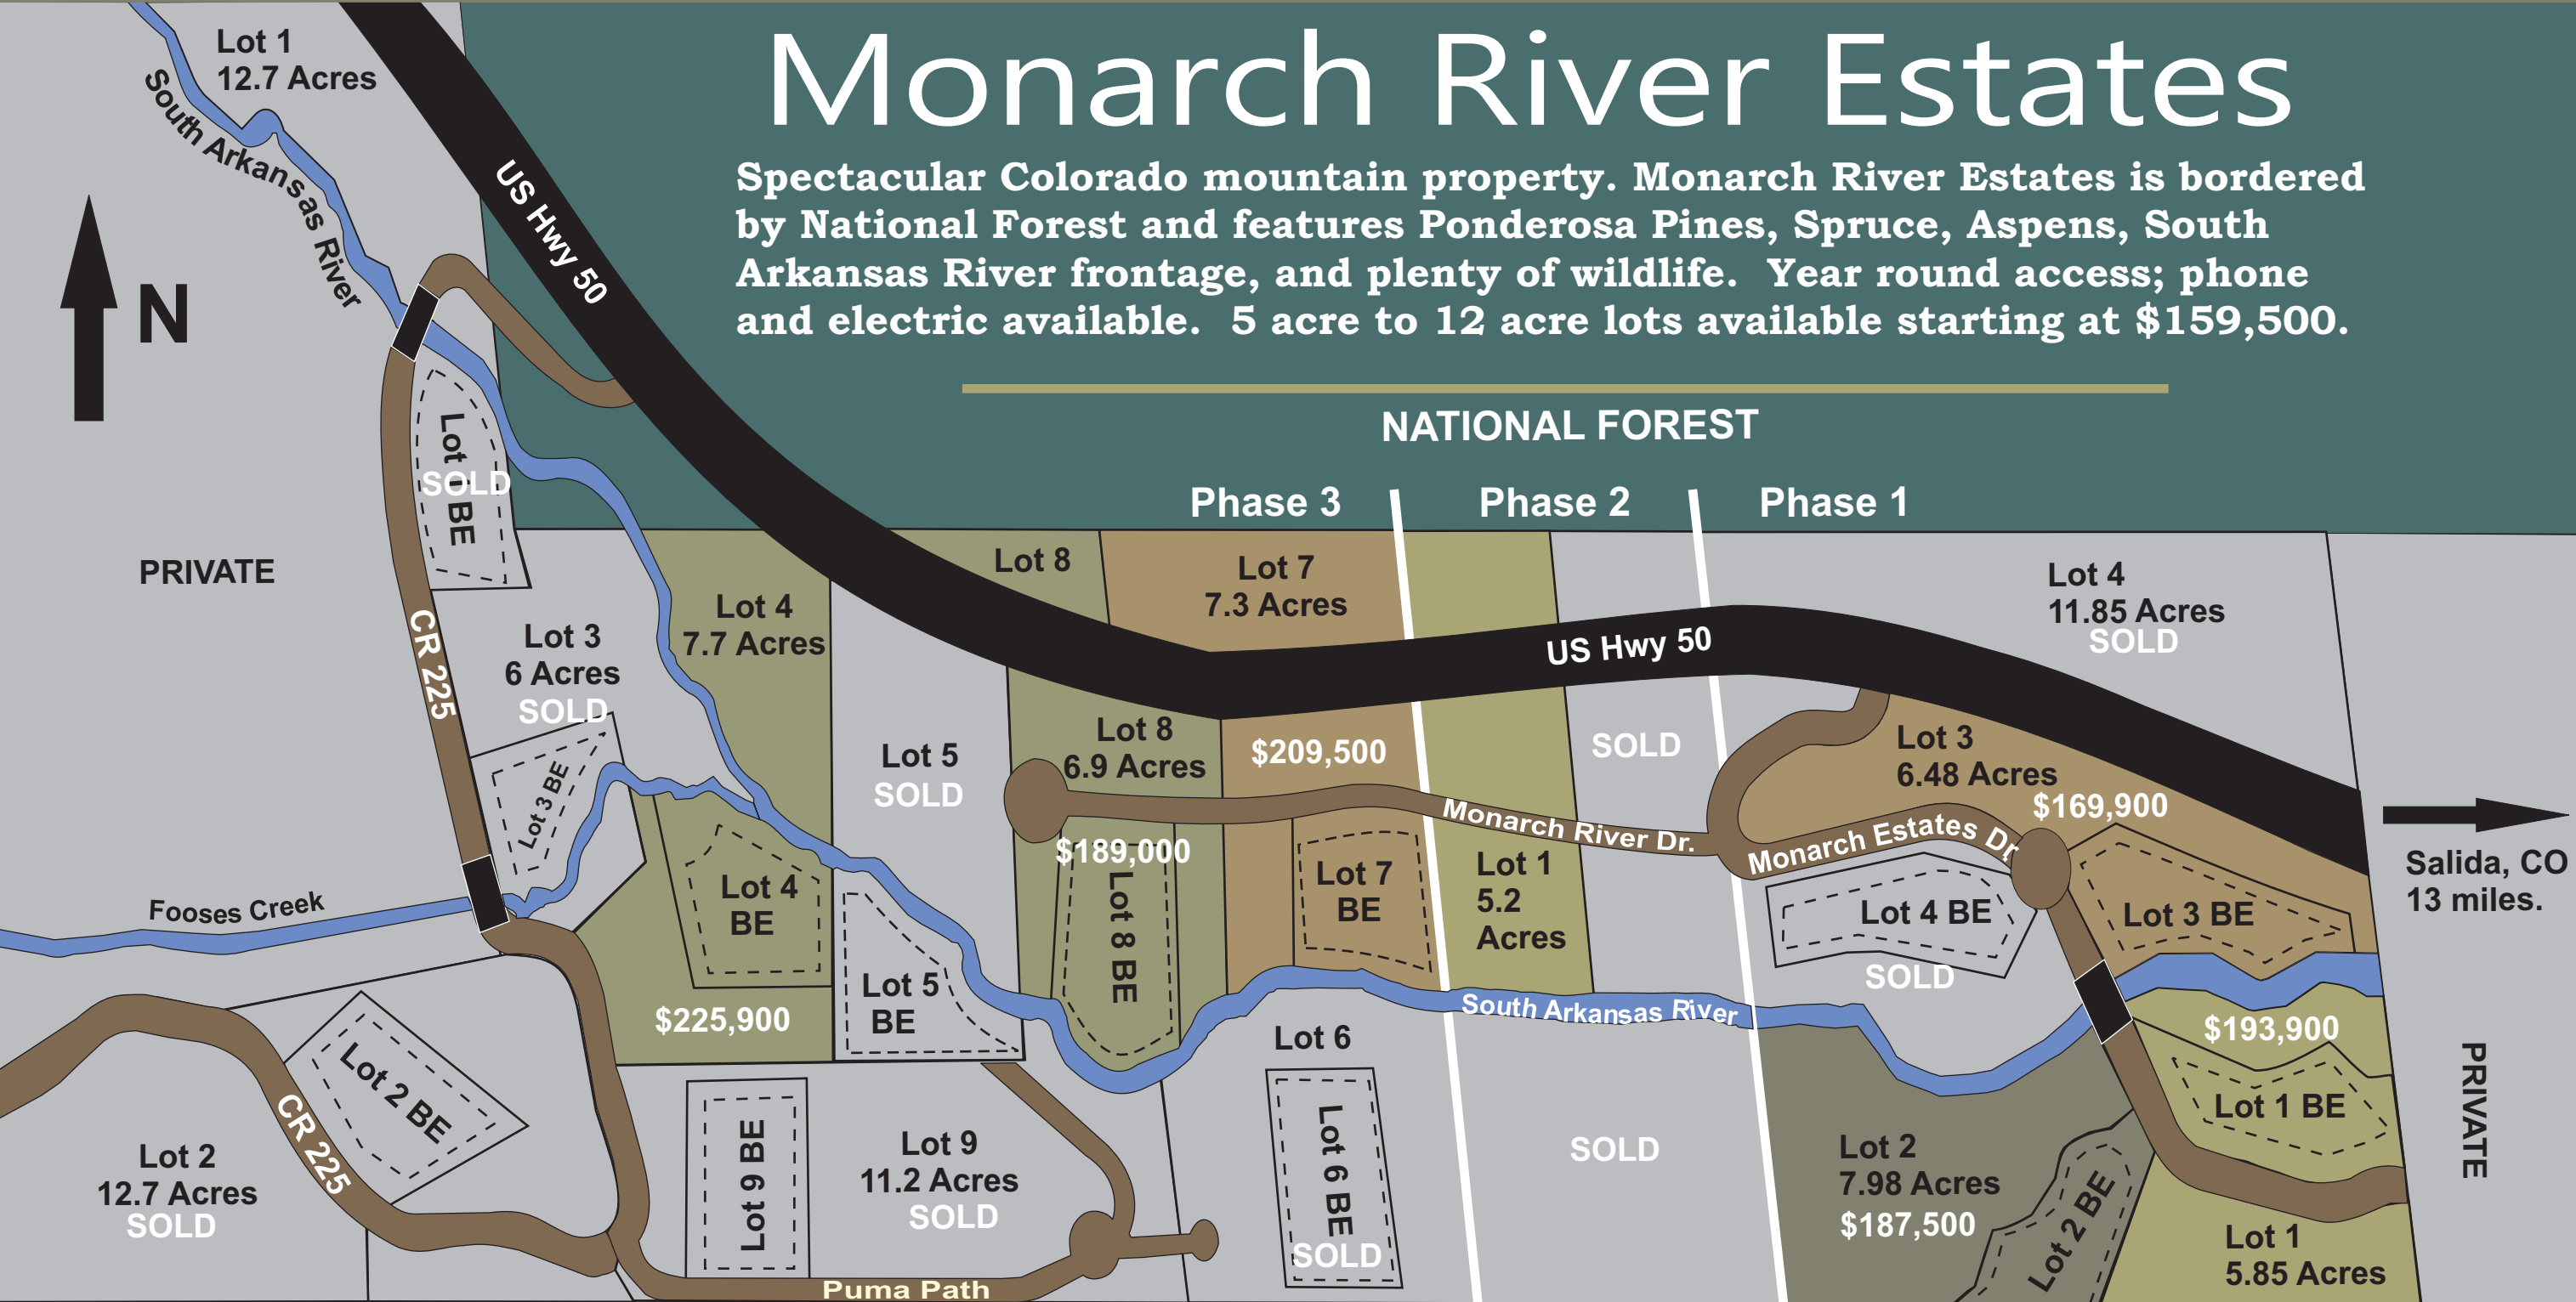

Monarch River Estates

Spectacular Colorado mountain property. Monarch River Estates is bordered by National Forest and features Ponderosa Pines, Spruce, Aspens, South Arkansas River frontage, and plenty of wildlife. Year round access; phone and electric available. 5 acre to 12 acre lots available starting at \$159,500.

BE = Building Envelope

NATIONAL FOREST

First Colorado Land Office / 7385 W Hwy 50 / Salida, CO 81201
719-539-6682 / www.firstcolorado.com

www.landinsalida.com/monarchriverestates.html

Jon Adams
719-207-3666