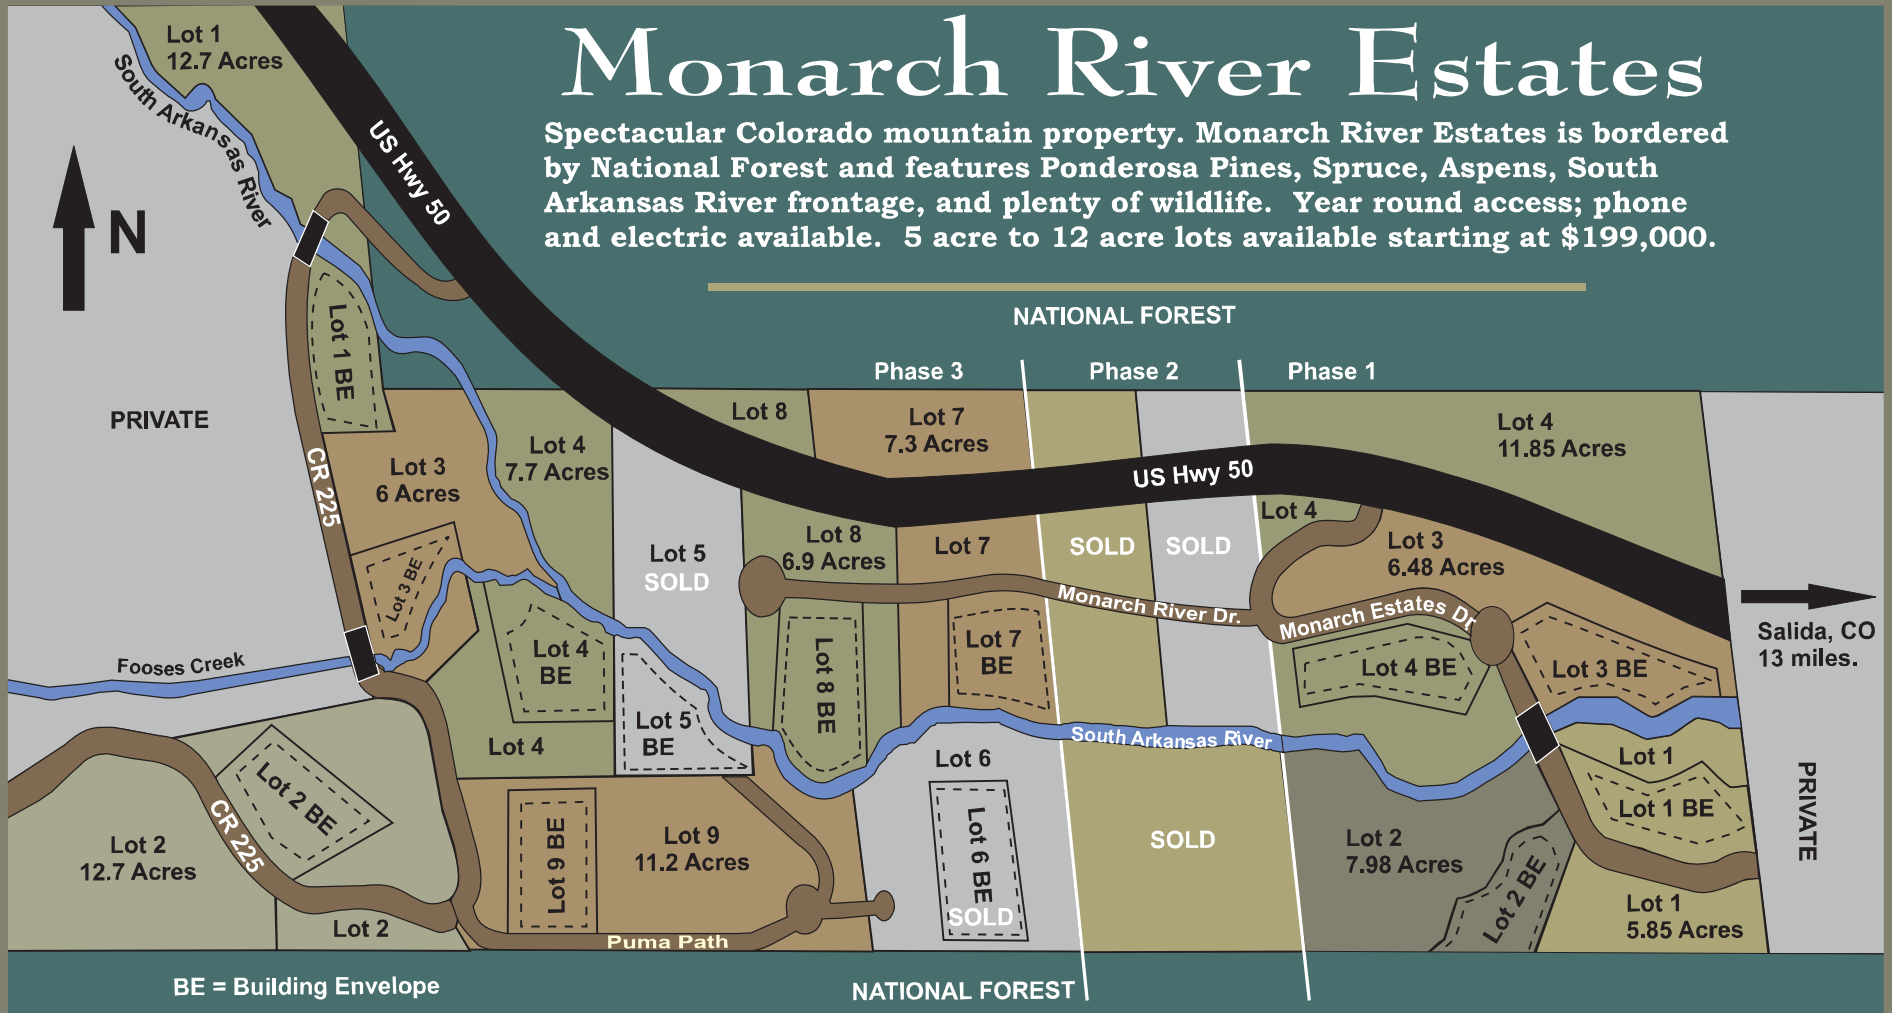

Monarch River Estates

Spectacular Colorado mountain property. Monarch River Estates is bordered by National Forest and features Ponderosa Pines, Spruce, Aspens, South Arkansas River frontage, and plenty of wildlife. Year round access; phone and electric available. 5 acre to 12 acre lots available starting at \$199,000.

First Colorado Land Office / 7385 W Hwy 50 / Salida, CO 81201
719-539-6682 / www.firstcolorado.com

www.landinsalida.com/monarchriverestates.html

Jon Adams
719-207-3666