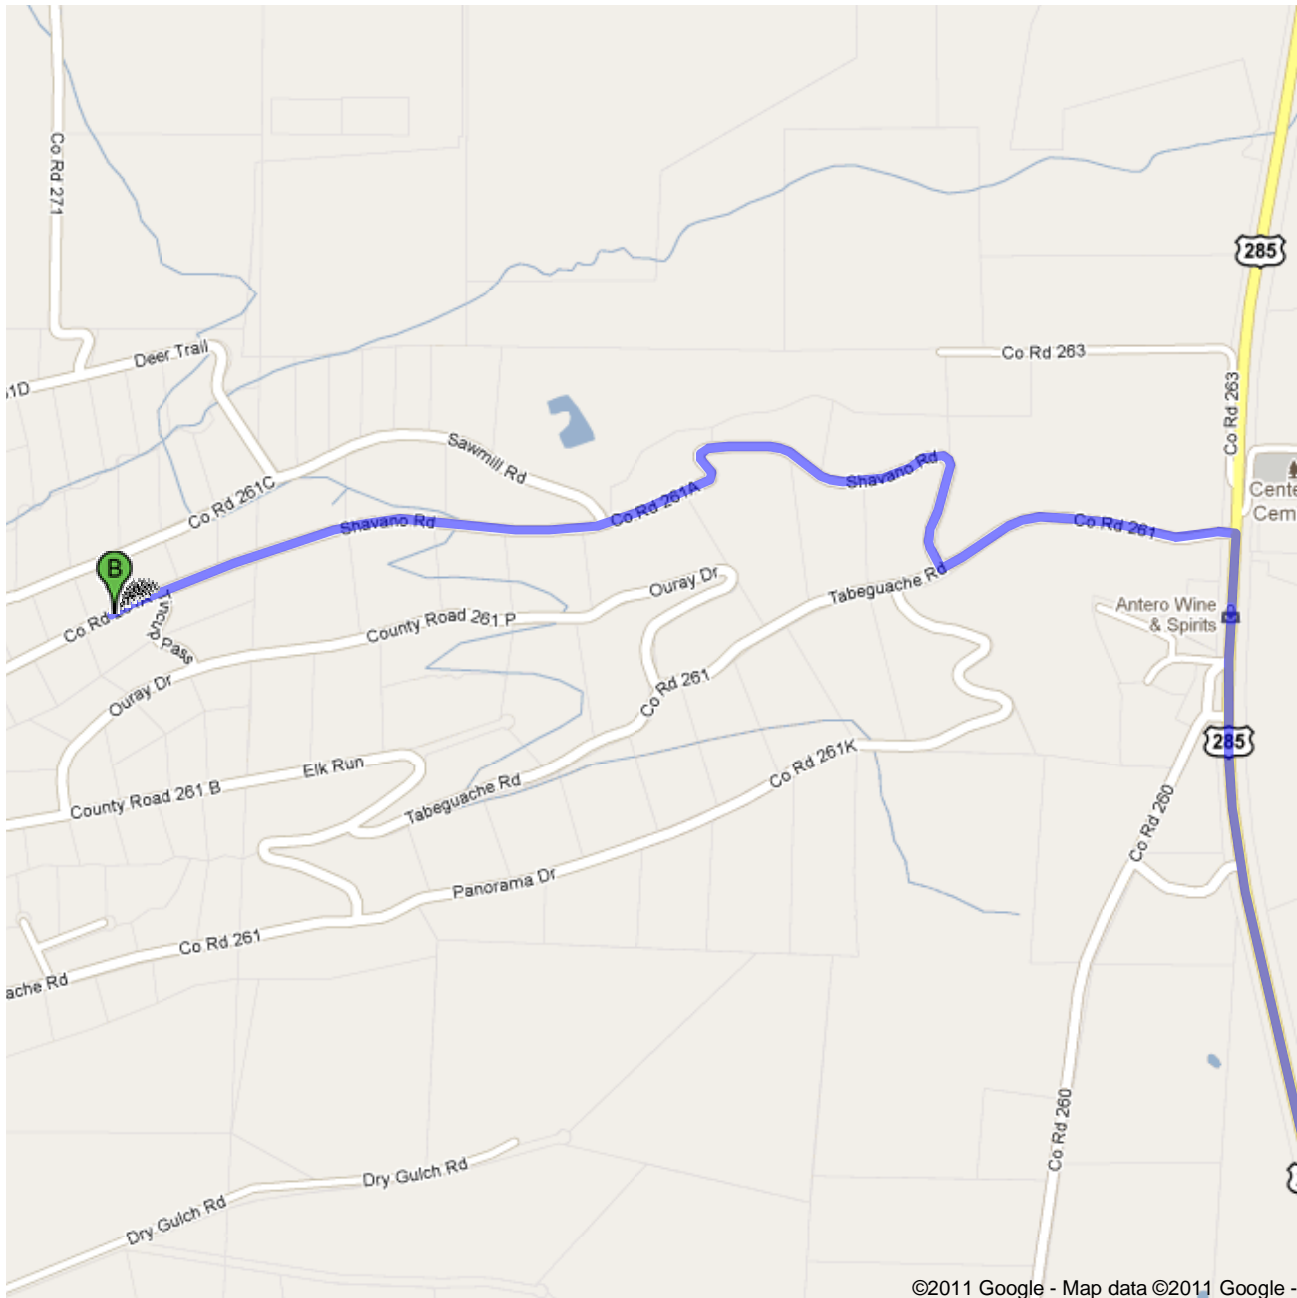

Directions to 13210-13535 Shavano Rd,
Nathrop, CO 81236
16.9 mi – about 24 mins

 7385 W Us Highway 50, Salida, CO 81201

 1. Head **west** on **US-50 W** toward **Vesta Rd**
About 4 mins

go 3.3 mi
total 3.3 mi

 2. Turn **right** onto **US-285 N/US-50 W** (signs for **Gunnison/ Buena Vista/Leadville**)
About 1 min

go 0.6 mi
total 3.9 mi

 3. Take the 2nd right onto **US-285 N**
About 12 mins

go 11.3 mi
total 15.2 mi

 4. Turn **left** onto **Co Rd 261/Tabeguache Rd**
About 2 mins

go 0.4 mi
total 15.6 mi

 5. Take the 1st right onto **Co Rd 261A/Shavano Rd**

go 1.3 mi

 13210-13535 Shavano Rd, Nathrop, CO 81236

These directions are for planning purposes only. You may find that construction projects, traffic, weather, or other events may cause conditions to differ from the map results, and you should plan your route accordingly. You must obey all signs or notices regarding your route.

Map data ©2011 Google

Directions weren't right? Please find your route on maps.google.com and click "Report a problem" at the bottom left.

Directions to 13210-13535 Shavano Rd,
Nathrop, CO 81236
16.9 mi – about 24 mins