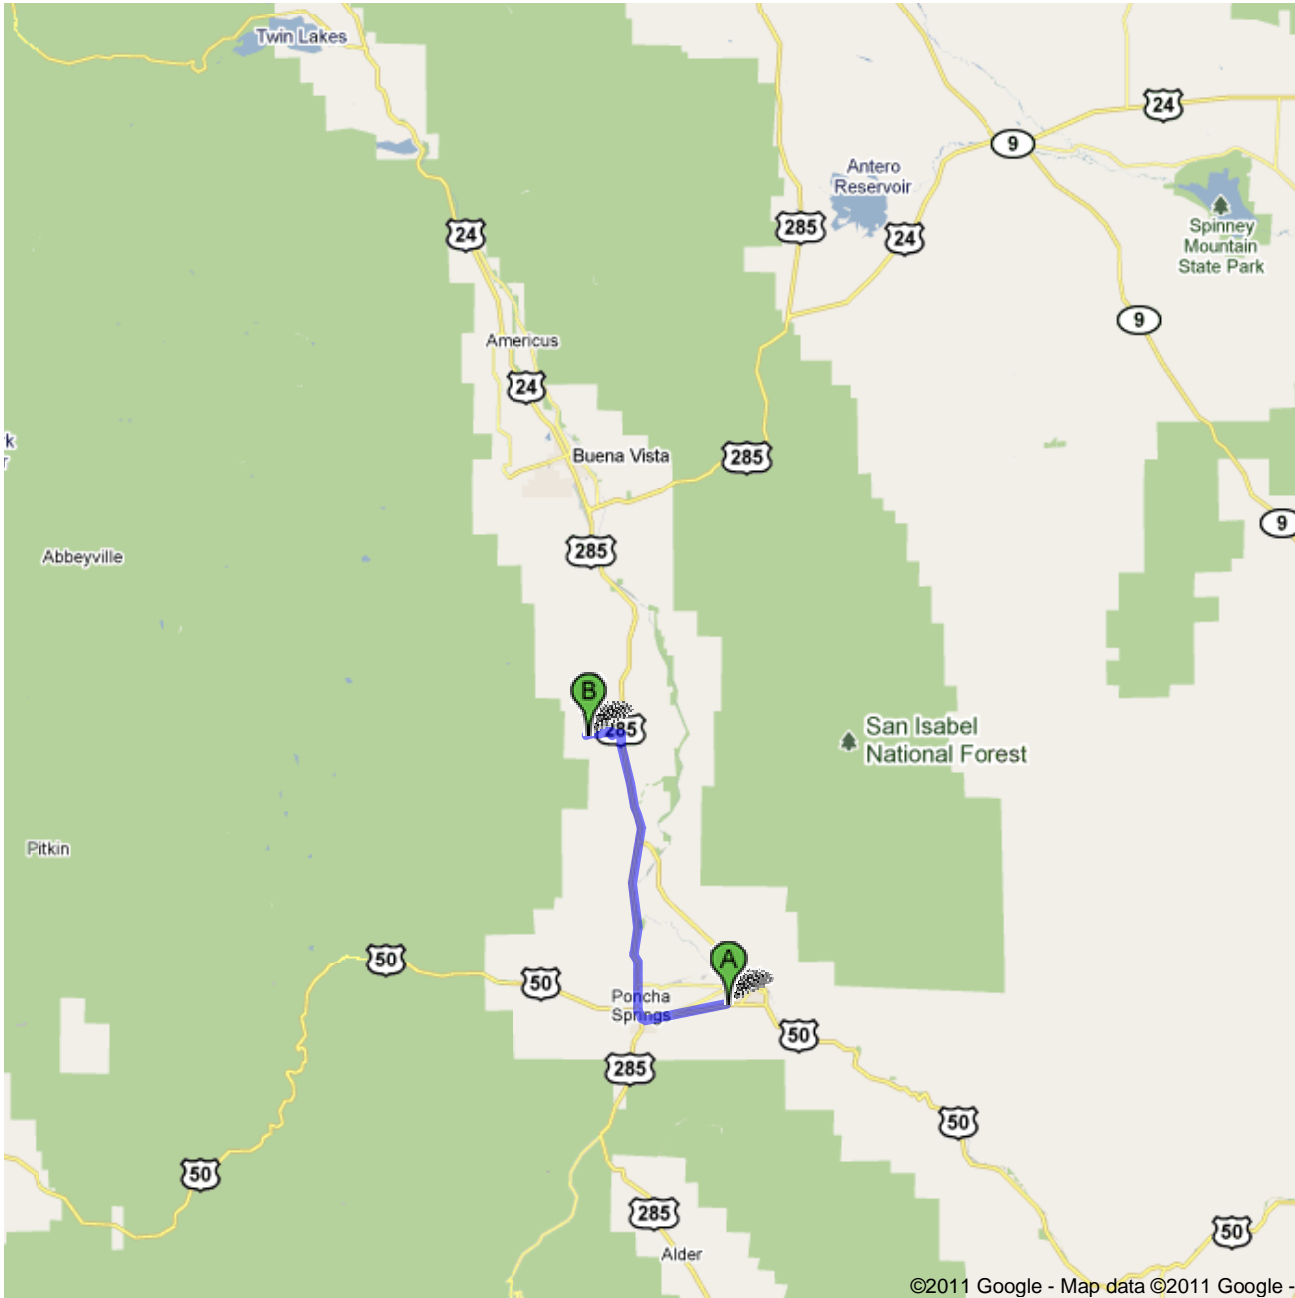

Directions to 13210-13535 Shavano Rd,
Nathrop, CO 81236
16.9 mi – about 24 mins

 7385 W Us Highway 50, Salida, CO 81201

 1. Head **west** on **US-50 W** toward **Vesta Rd**
About 4 mins

go 3.3 mi
total 3.3 mi

 2. Turn **right** onto **US-285 N/US-50 W** (signs for **Gunnison/ Buena Vista/Leadville**)
About 1 min

go 0.6 mi
total 3.9 mi

 3. Take the 2nd right onto **US-285 N**
About 12 mins

go 11.3 mi
total 15.2 mi

 4. Turn **left** onto **Co Rd 261/Tabeguache Rd**
About 2 mins

go 0.4 mi
total 15.6 mi

 5. Take the 1st right onto **Co Rd 261A/Shavano Rd**

go 1.3 mi

 13210-13535 Shavano Rd, Nathrop, CO 81236

These directions are for planning purposes only. You may find that construction projects, traffic, weather, or other events may cause conditions to differ from the map results, and you should plan your route accordingly. You must obey all signs or notices regarding your route.

©2011 Google - Map data ©2011 Google -