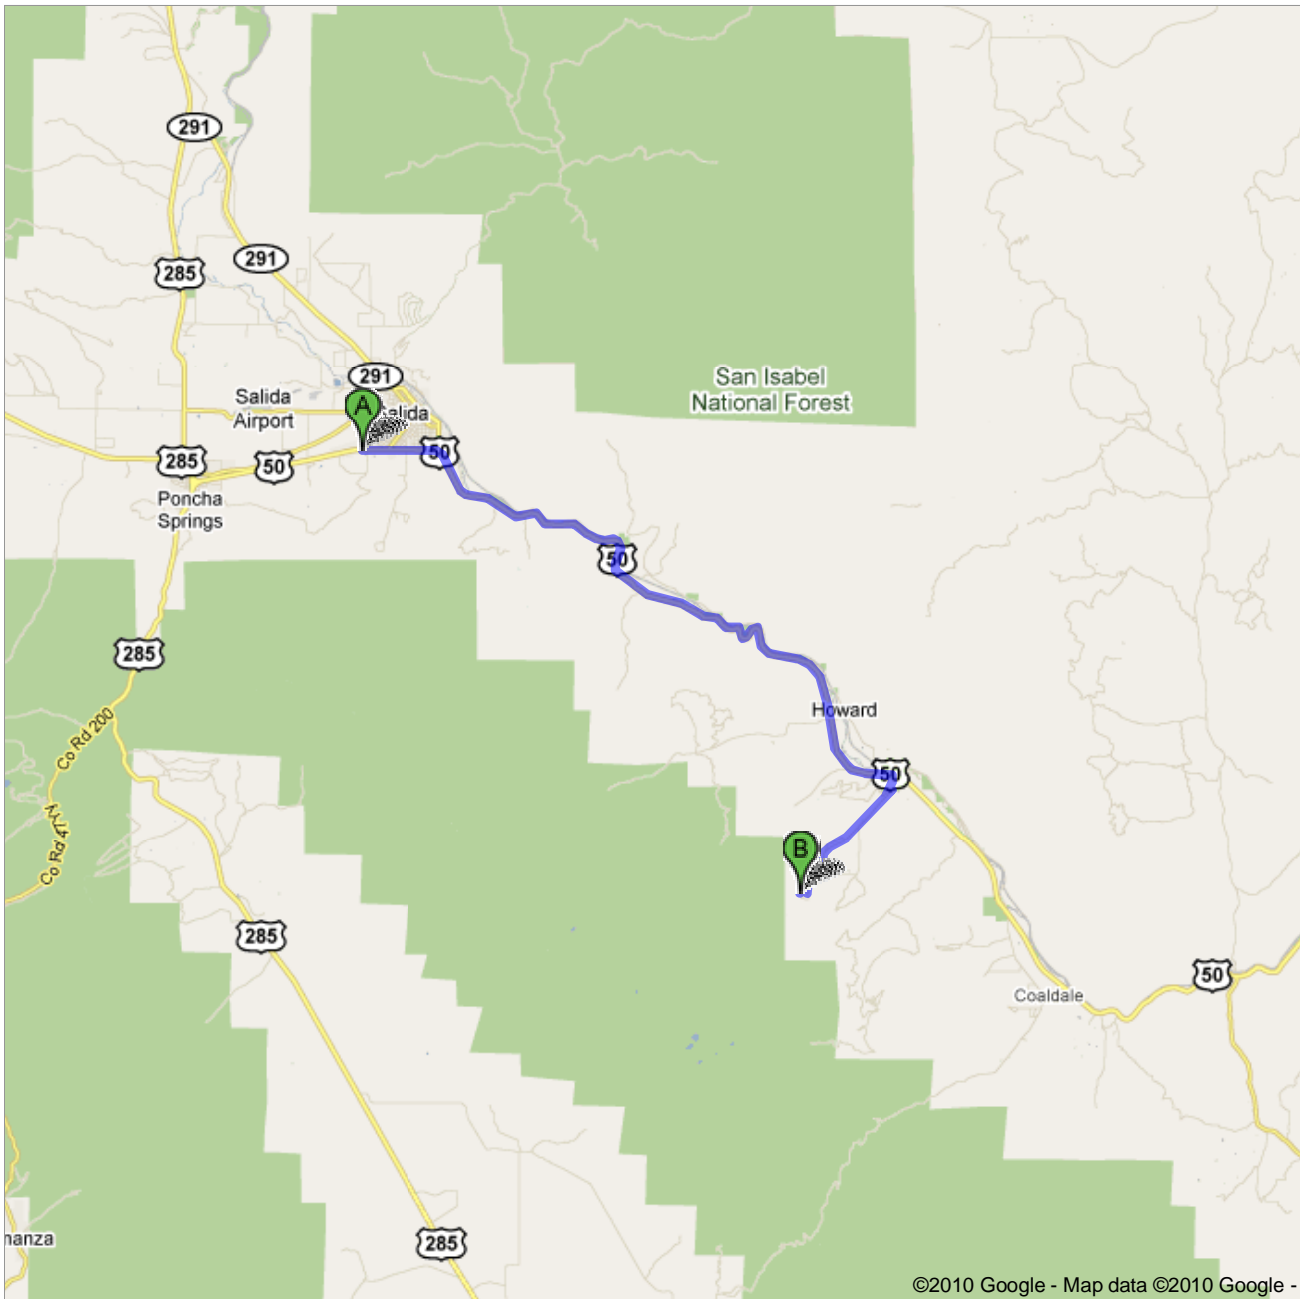

Directions to Forest Ct
18.4 mi – about 28 mins

Save trees. Go green!
Download Google Maps on your phone at google.com/gmm

 **First Colorado Land Office**
 7385 W US Highway 50, Salida, CO 81201-9341 - (719)
 539-6682

Map data ©2010 Google

 1. Head **east** on **US-50 E** toward **Co Rd 110**
 About 16 mins

go 14.8 mi
total 14.8 mi

Map data ©2010 Google

 2. Turn **right** at **Co Rd 47**
 About 1 min

go 0.4 mi
total 15.2 mi

Map data ©2010 Google

 3. Take the 1st **left** to stay on **Co Rd 47**

go 0.1 mi
total 15.4 mi

Map data ©2010 Google

 4. Take the 1st **right** to stay on **Co Rd 47**
 About 10 mins

go 2.8 mi
total 18.2 mi

Map data ©2010 Google

 5. Turn **right** at **Forest Ct**

go 0.2 mi

 Forest Ct

These directions are for planning purposes only. You may find that construction projects, traffic, weather, or other events may cause conditions to differ from the map results, and you should plan your route accordingly. You must obey all signs or notices regarding your route.