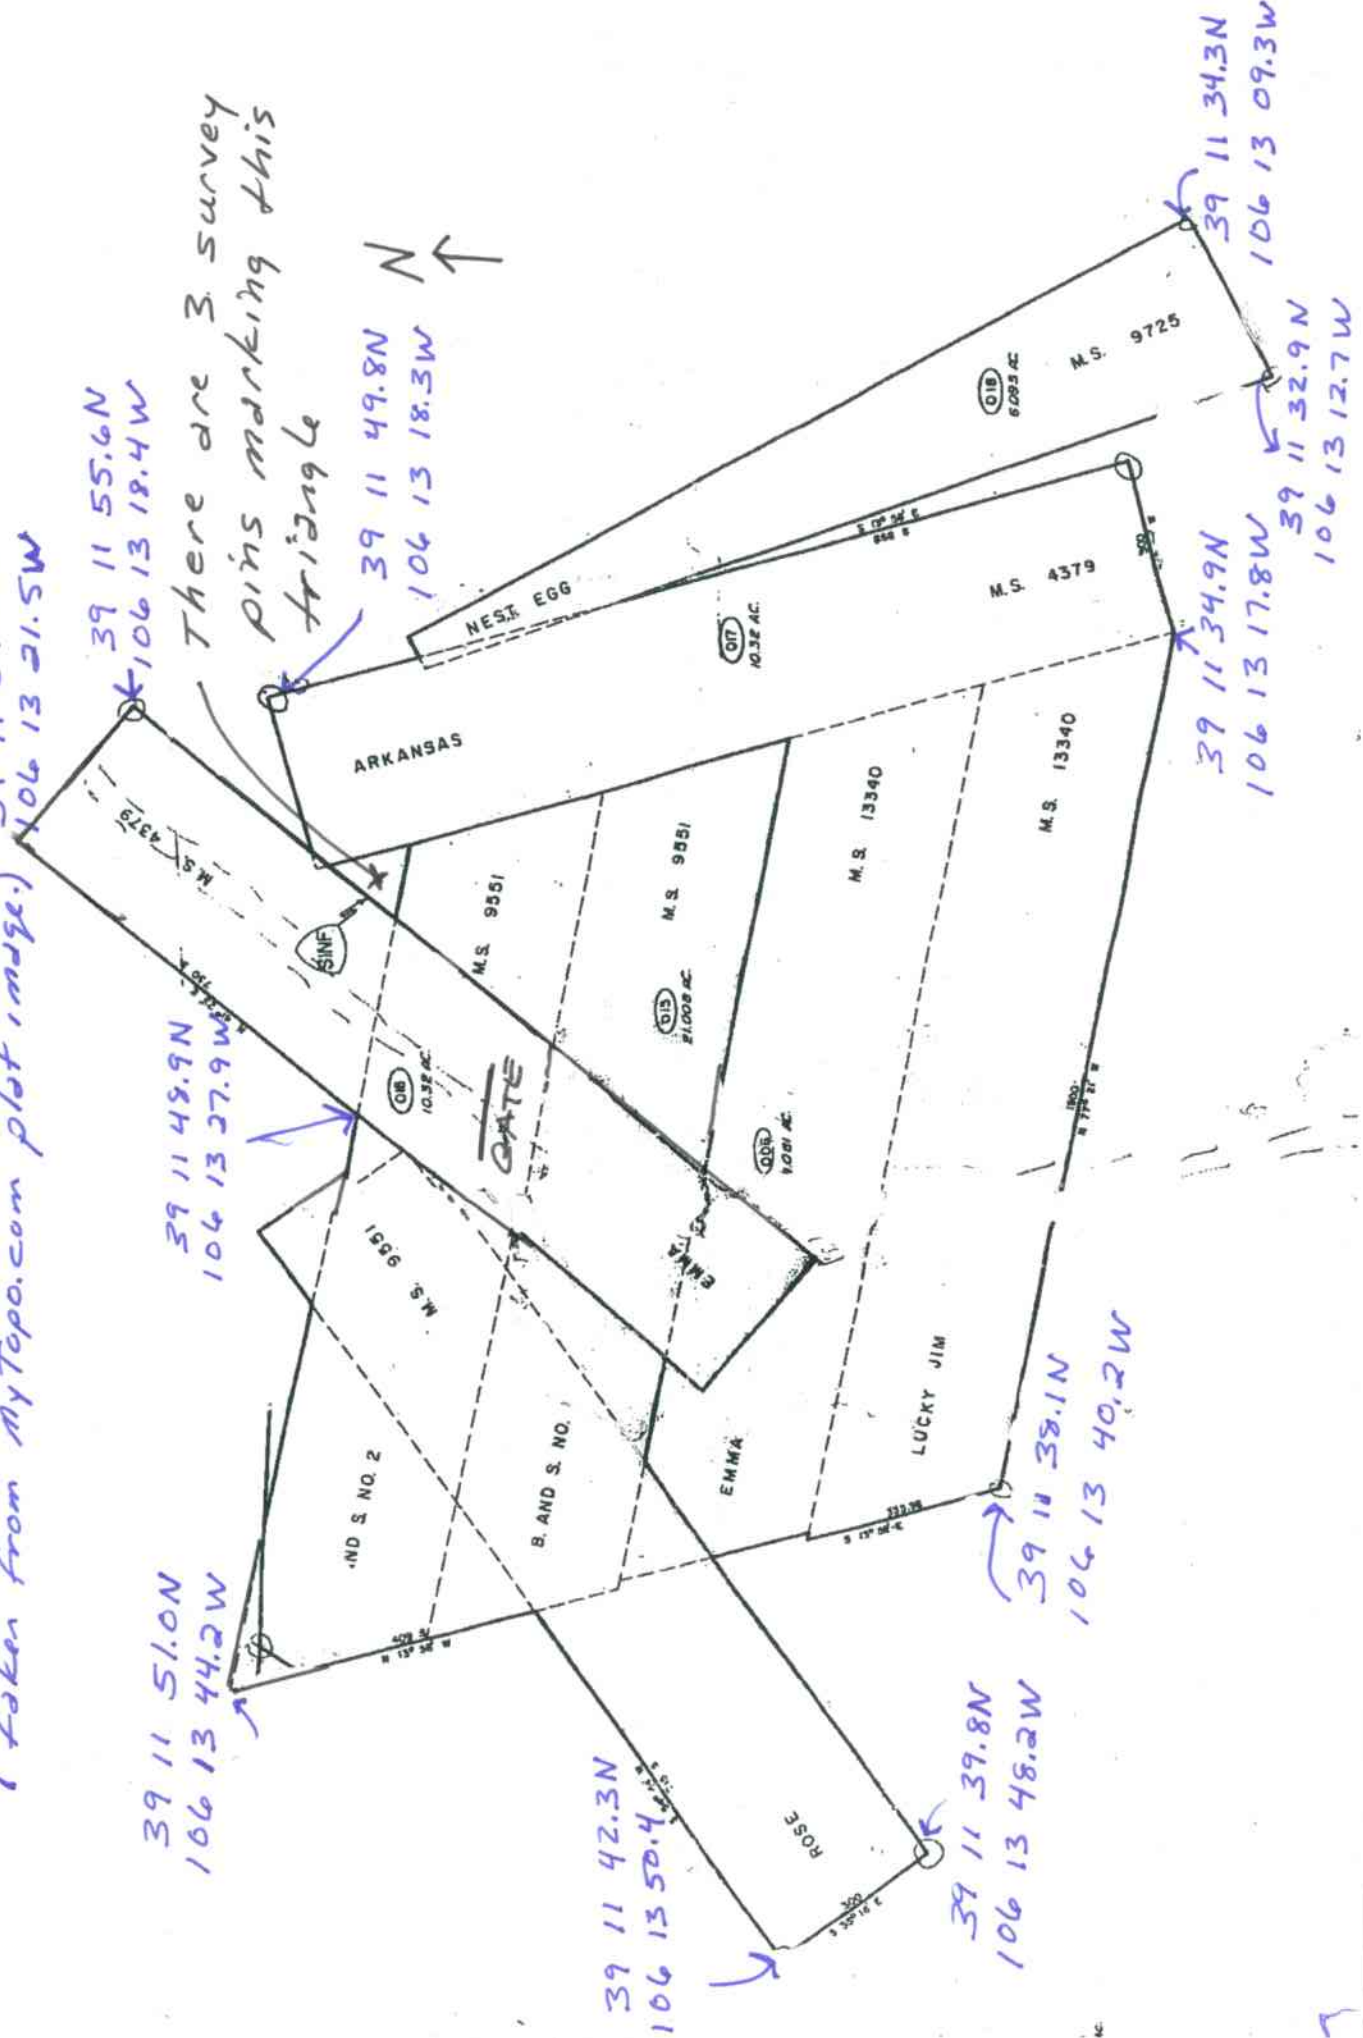

↑ Empire Reservoir

GPS Coordinates are in DDMSS format
 And are APPROXIMATE.

(taken from MyTopo.com plot image.)

39 11 55.6N
 106 13 18.4W

39 11 51.0N
 106 13 44.2W

39 11 49.9N
 106 13 27.9W

There are 3 survey pins marking this triangle

39 11 49.8N
 106 13 18.3W

N ↑

39 11 42.3N
 106 13 50.4W

39 11 39.8N
 106 13 48.2W

39 11 38.1N
 106 13 40.2W

39 11 34.9N
 106 13 17.8W

39 11 34.3N
 106 13 09.3W

39 11 32.9N
 106 13 12.7W