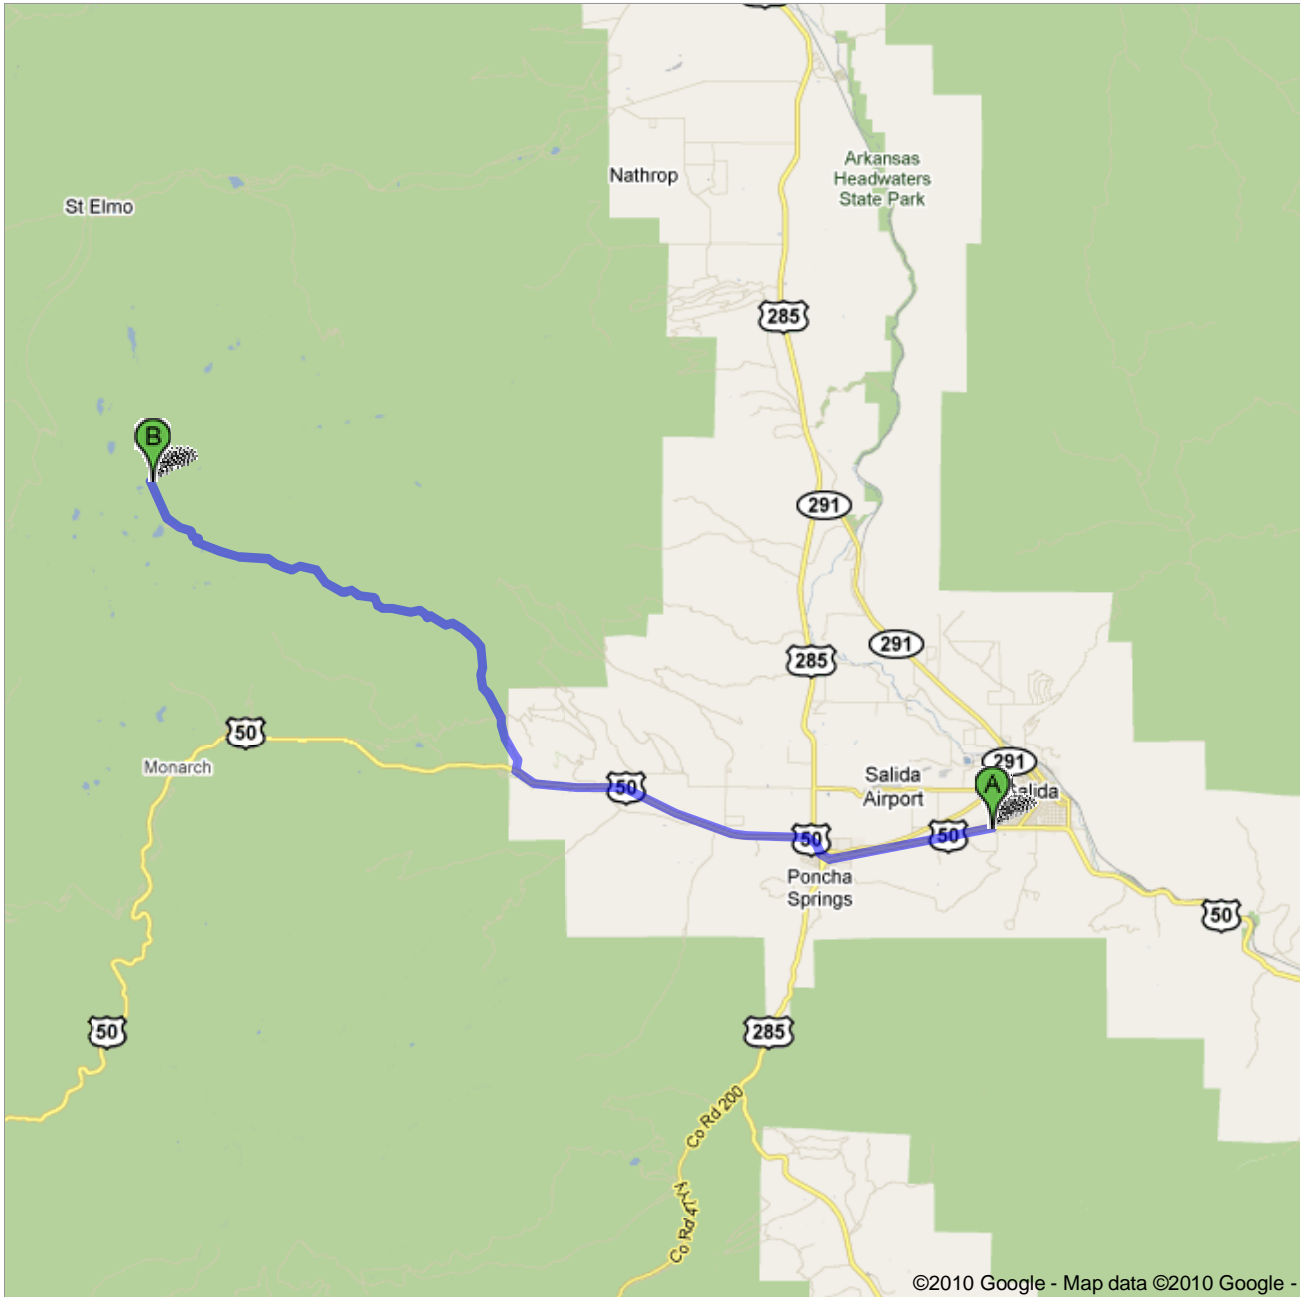

Directions to Co Rd 240
21.3 mi – about 53 mins

Save trees. Go green!
Download Google Maps on your phone at google.com/gmm

 **First Colorado Land Office**
7385 W. Hwy 50, Salida, CO 81201 - (719) 539-6682

 1. Head **west** on **US-50 W** toward **Vesta Rd**
About 4 mins

go 3.3 mi
total 3.3 mi

 2. Slight **right** toward **US-285 S/US-50 W** (signs for **Gunnison/ Buena Vista/Leadville**)

go 0.2 mi
total 3.5 mi

 3. Continue straight onto **US-285 S/US-50 W**
Continue to follow US-50 W
About 9 mins

go 6.6 mi
total 10.1 mi

 4. Turn **right** at **Co Rd 240**
About 36 mins

go 10.0 mi
total 20.1 mi

 5. Slight **right** to stay on **Co Rd 240**

go 1.2 mi

Destination will be on the left
About 5 mins

total 21.3 mi

 Co Rd 240

These directions are for planning purposes only. You may find that construction projects, traffic, weather, or other events may cause conditions to differ from the map results, and you should plan your route accordingly. You must obey all signs or notices regarding your route.