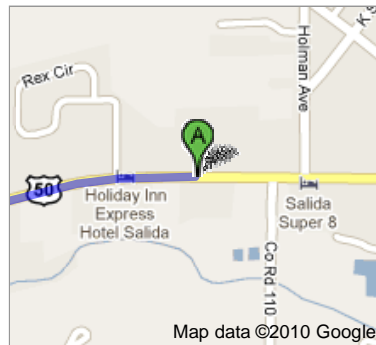

Directions to Co Rd 240
21.3 mi – about 53 mins

Save trees. Go green!
Download Google Maps on your phone at google.com/gmm

 **First Colorado Land Office**
7385 W. Hwy 50, Salida, CO 81201 - (719) 539-6682

 1. Head **west** on **US-50 W** toward **Vesta Rd**
About 4 mins

go 3.3 mi
total 3.3 mi

 2. Slight **right** toward **US-285 S/US-50 W** (signs for **Gunnison/ Buena Vista/Leadville**)

go 0.2 mi
total 3.5 mi

 3. Continue straight onto **US-285 S/US-50 W**
Continue to follow US-50 W
About 9 mins

go 6.6 mi
total 10.1 mi

 4. Turn **right** at **Co Rd 240**
About 36 mins

go 10.0 mi
total 20.1 mi

 5. Slight **right** to stay on **Co Rd 240**

go 1.2 mi

Destination will be on the left
About 5 mins

total 21.3 mi

 Co Rd 240

These directions are for planning purposes only. You may find that construction projects, traffic, weather, or other events may cause conditions to differ from the map results, and you should plan your route accordingly. You must obey all signs or notices regarding your route.