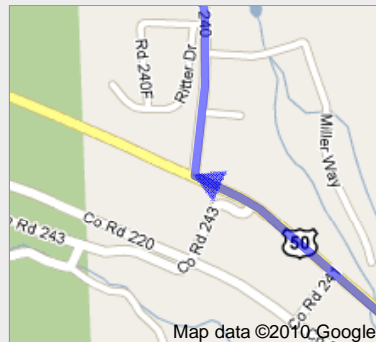

Directions to Co Rd 240
21.3 mi – about 53 mins

Save trees. Go green!
Download Google Maps on your phone at google.com/gmm

 **First Colorado Land Office**
7385 W. Hwy 50, Salida, CO 81201 - (719) 539-6682

 1. Head **west** on **US-50 W** toward **Vesta Rd**
About 4 mins

go 3.3 mi
total 3.3 mi

 2. Slight **right** toward **US-285 S/US-50 W** (signs for **Gunnison/ Buena Vista/Leadville**)

go 0.2 mi
total 3.5 mi

 3. Continue straight onto **US-285 S/US-50 W**
Continue to follow US-50 W
About 9 mins

go 6.6 mi
total 10.1 mi

 4. Turn **right** at **Co Rd 240**
About 36 mins

go 10.0 mi
total 20.1 mi

 5. Slight **right** to stay on **Co Rd 240**

go 1.2 mi

Destination will be on the left
About 5 mins

total 21.3 mi

 Co Rd 240

These directions are for planning purposes only. You may find that construction projects, traffic, weather, or other events may cause conditions to differ from the map results, and you should plan your route accordingly. You must obey all signs or notices regarding your route.