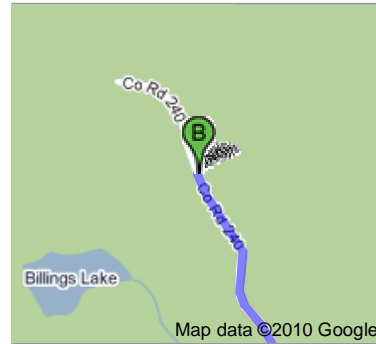

 1. Head **west** on **US-50 W** toward **Vesta Rd**
About 4 mins

go 3.3 mi
total 3.3 mi

 2. Slight **right** toward **US-285 S/US-50 W** (signs for **Gunnison/ Buena Vista/Leadville**)

go 0.2 mi
total 3.5 mi

 3. Continue straight onto **US-285 S/US-50 W**
Continue to follow US-50 W
About 9 mins

go 6.6 mi
total 10.1 mi

 4. Turn **right** at **Co Rd 240**
About 36 mins

go 10.0 mi
total 20.1 mi

 5. Slight **right** to stay on **Co Rd 240**

go 1.2 mi

Destination will be on the left
About 5 mins

total 21.3 mi

 Co Rd 240

These directions are for planning purposes only. You may find that construction projects, traffic, weather, or other events may cause conditions to differ from the map results, and you should plan your route accordingly. You must obey all signs or notices regarding your route.