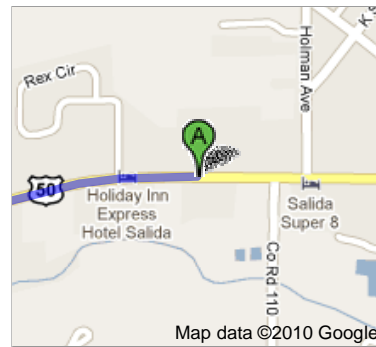

Directions to Co Rd 240
21.3 mi – about 53 mins

Save trees. Go green!
Download Google Maps on your phone at google.com/gmm

 **First Colorado Land Office**
7385 W. Hwy 50, Salida, CO 81201 - (719) 539-6682

 1. Head **west** on **US-50 W** toward **Vesta Rd**
About 4 mins

go 3.3 mi
total 3.3 mi

 2. Slight **right** toward **US-285 S/US-50 W** (signs for **Gunnison/ Buena Vista/Leadville**)

go 0.2 mi
total 3.5 mi

 3. Continue straight onto **US-285 S/US-50 W**
Continue to follow US-50 W
About 9 mins

go 6.6 mi
total 10.1 mi

 4. Turn **right** at **Co Rd 240**
About 36 mins

go 10.0 mi
total 20.1 mi

 5. Slight **right** to stay on **Co Rd 240**

go 1.2 mi

Destination will be on the left
About 5 mins

total 21.3 mi

 Co Rd 240

These directions are for planning purposes only. You may find that construction projects, traffic, weather, or other events may cause conditions to differ from the map results, and you should plan your route accordingly. You must obey all signs or notices regarding your route.