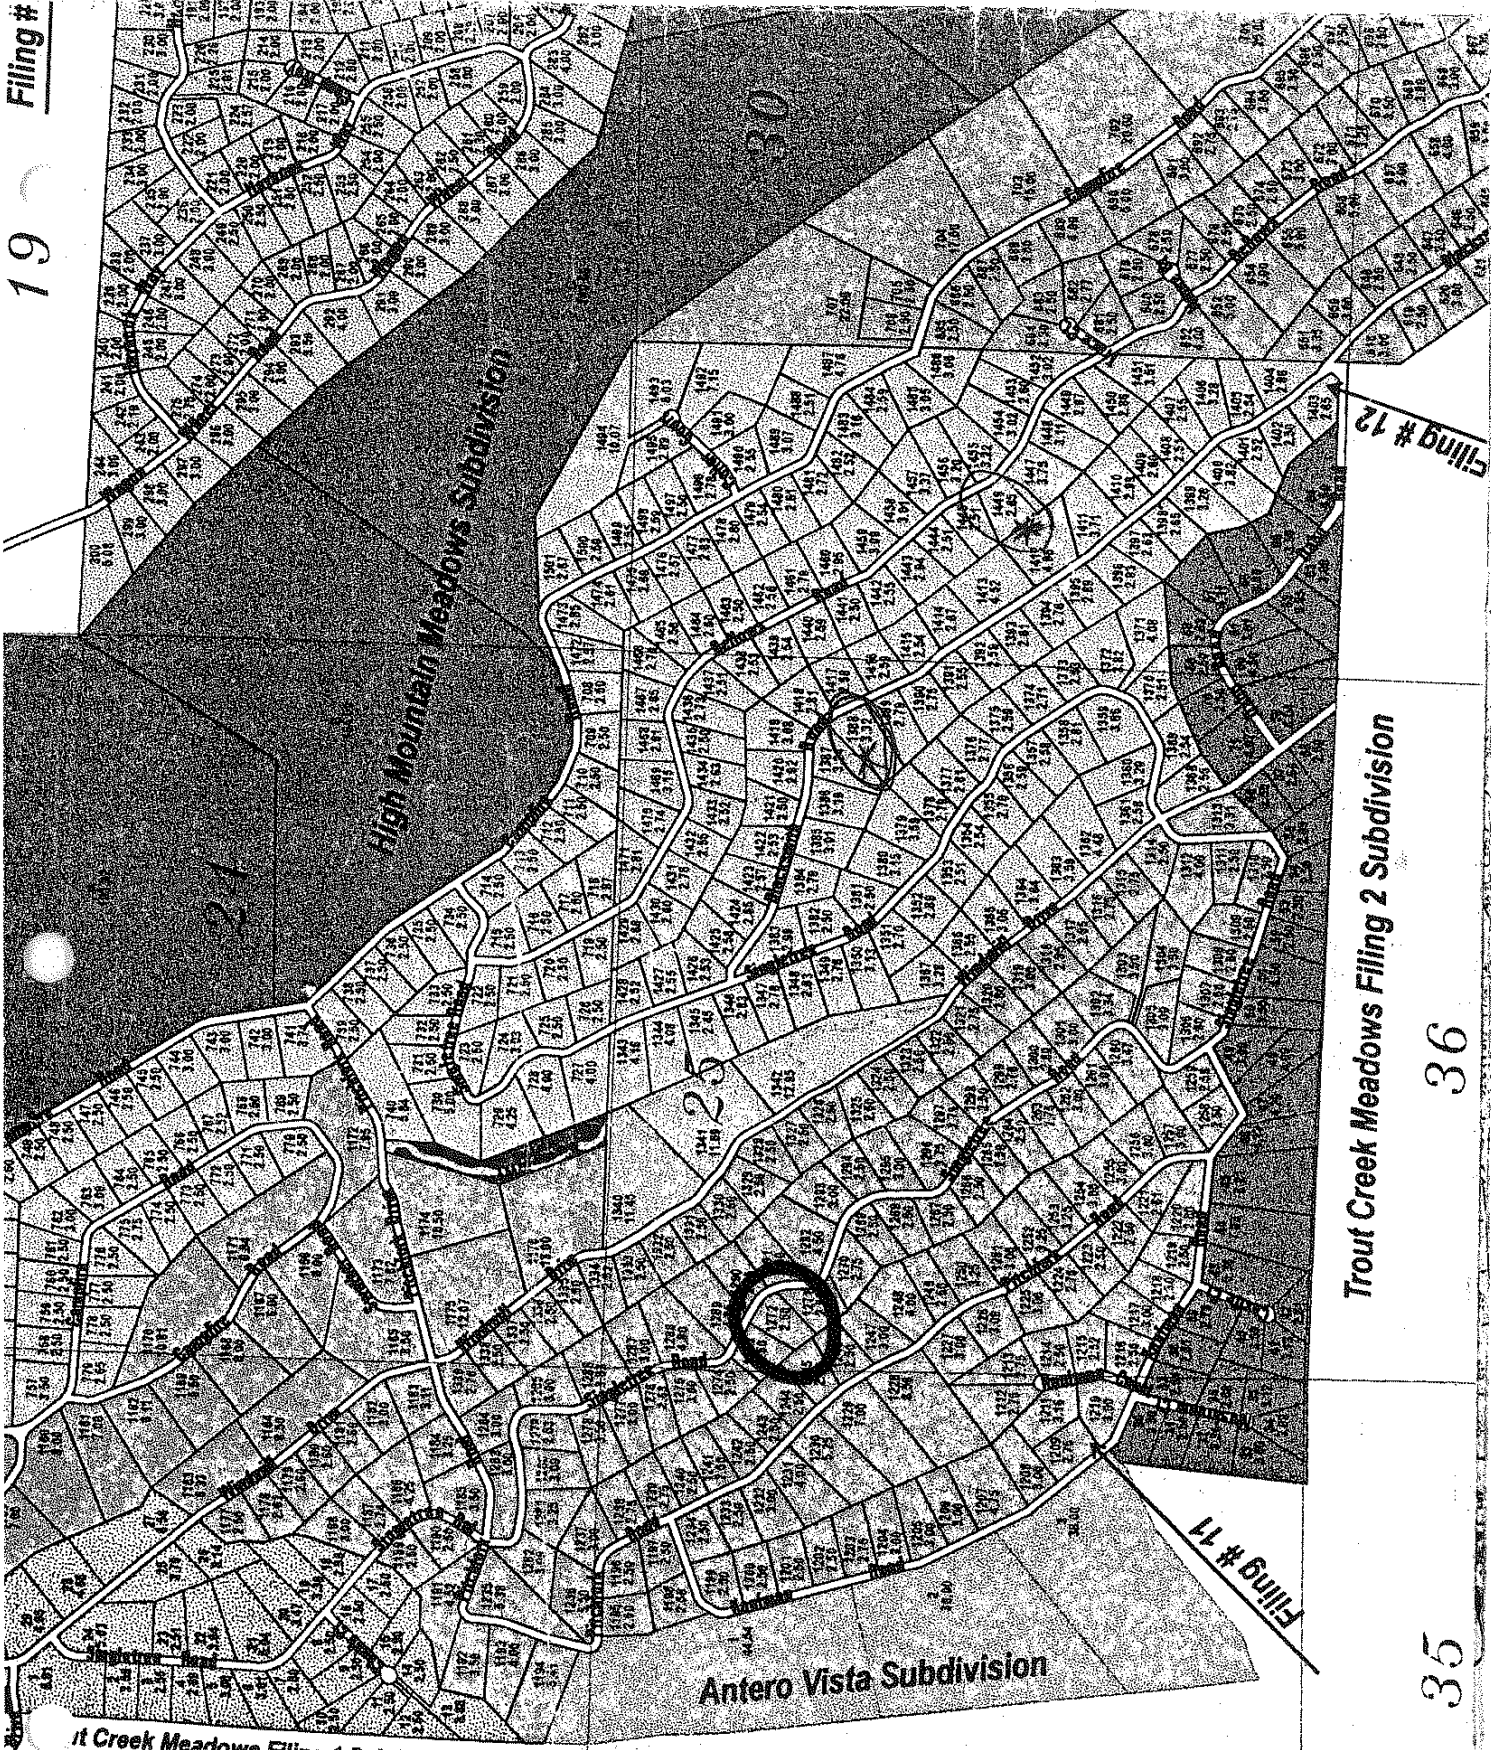

Get Google Maps on your phone
Text the word "GMAPS" to 466453

©2011 Google -

Address **1373 Singletree Rd**
San Isabel National Forest, Hartsel, CO
80449

Get Google Maps on your phone
Text the word "GMAPS" to 466453

Address **1373 Singletree Rd**
San Isabel National Forest, Hartsel, CO
80449

Get Google Maps on your phone
Text the word "GMAPS" to 466453

©2011 Google - Map data ©2011 Google -

Filing # 19

Trout Creek Meadows Filing 2 Subdivision

Filing # 12

36

35

Antero Vista Subdivision

Trout Creek Meadows Filing 1 Subdivision

23

26